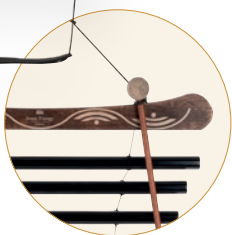

MEDITATION FLOW CHIMES

1

NEW

1 MEDITATION FLOW CHIMES

SIZES
MFC8CSHMIS: 24" / 60 cm height
MFC10DMAB: 35" / 88 cm height
MFC10GMAB: 35" / 88 cm height
MFC10CMIBK: 38" / 95 cm height
MFC10EMIBK: 38" / 95 cm height

MATERIALS
Ash wood, aluminum, leather, nylon cord

TUNING
MFC8CSHMIS: A4/a' 432 Hz; C# Minor C#5, E5, F#5, G#5, B5, C#6, E6, G#6
MFC10DMAB: A4/a' 440 Hz; D Major D5, E5, F#5, A5, B5, D6, E6, F#6, A6, B6
MFC10GMAB: A4/a' 440 Hz; G Major G4, A4, B4, D5, E5, G5, A5, B5, D6, E6
MFC10CMIBK: A4/a' 432 Hz; C Minor C5, Eb5, F5, G5, Bb5, C6, Eb6, F6, G6, Bb6
MFC10EMIBK: A4/a' 432 Hz; E Minor E4, G4, A4, B4, D5, E5, G5, A5, B5, D6

FEATURES Perfect for gentle swaying, circling, spinning and twirling; Calming and balancing effect on body, mind and spirit; Playable from both sides; Long-lasting resonance; Integrated holder for mallet

INCLUDES Carrying bag with a flocked velvet cloth and adjustable shoulder strap; Mallet with felt tip (SB-PM-HFL-L)

FINISHES
B: Bronze
BK: Black
S: Silver

2 AGATE MEDITATION CHIMES

SIZES
BAMC29S: 29" / 73 cm height
MCDT50AB: 50" / 128 cm
MCDT50ABK: 50" / 128 cm

MATERIALS Ash wood, aluminum, plastic, nylon cord, Agate

TUNING A4/a' 432 Hz
BAMC29S: F6, G6, A6, C7, D7, F7
MCDT50AB: A4, B4, C#5, E5, F#5, A5
MCDT50ABK: A4, B4, C#5, E5, F#5, A5

FEATURES Long-lasting resonance; For meditation, relaxation, therapy applications, or even for decorating; Suspension ring

BAMC29S: Clear and cheerful sound; 6 silver aluminum bars; Blue Agate stone at the bottom; Round wooden top; Height-adjustable pendulum

MCDT50AB: Grey Agate stone at the bottom; Extra deep sound

MCDT50ABK: Purple Agate stone at the bottom; Extra deep sound

FINISH
B: Bronze
BK: Black
S: Silver