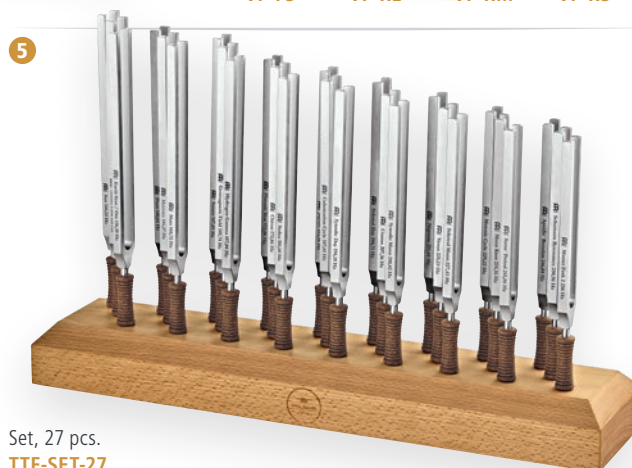

VF-FS VF-RL VF-RM VF-RS

TUNING FORK ROLLUP BAG
(SEE PAGE 30)

Set, 27 pcs.
TTF-SET-27