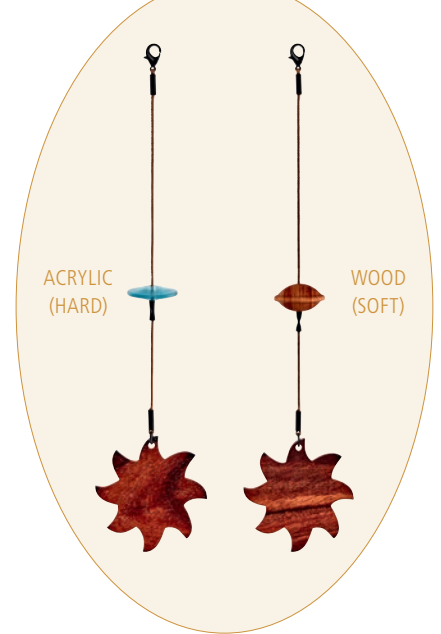

COSMIC BAMBOO CHIMES

9 **NEW** **NEW** **NEW** **NEW**

432 Hz

TWO ADDITIONAL PENDULUMS

11

10

NEW

6 TABLE CHIMES, 27 BARS

SIZE 27 bars, single row
MATERIALS Padauk wood (*Pterocarpus soyauxii*)
Gold anodized aluminum alloy
FEATURES Full sound with wide tonal spectrum;
Stable frame; Can be placed on tables,
shelves or on the floor
COLOUR **WB:** Walnut Brown

7 CHIMES, 27 BARS

SIZE 27 bars, single row
MATERIALS Siam Oak (*Hevea brasiliensis* Muell.-Arg.)
Gold anodized aluminum alloy
FEATURE Full sound with wide tonal spectrum
COLOUR **WB:** Walnut Brown

8 CHIMES STAND

MATERIAL Black powder coated steel

FEATURES Full angle and height adjustability;
Secure angle clamps; Telescoping stem;
Rubber feet to prevent from slipping

9 COSMIC BAMBOO CHIMES

SIZE 16.9" / 43 cm height,
2.6" / 6.5 cm diameter
MATERIALS Bamboo, Zambesi Redwood, Alloy Steel,
Polyester, Acrylic
AURORA: Cherry Wood
SOL: White Oak
LUNA: Walnut
STELLA: Eucalyptus wood and Rosewood
TUNING A4/a' 432 Hz
AURORA: E5, F#5, A5, D6, F#6, E4,
A4, D5
SOL: E5, F#5, G#5, C#6, E6, G#6, G#4,
C#5
LUNA: C#5, D#5, E5, A#5, C#6, E6,
E4, A#4

STELLA: G5, A5, Bb5, D6, G6, G4, A4,
Bb4, D5

FEATURES Soft and soothing sound; Tunings to
match the time of day
SYMBOLS **AURORA:** Aurora (morning)
SOL: Sol (day)
LUNA: Luna (evening)
STELLA: Stella (night)
INCLUDES Two additional pendulums per chime
(1 x soft, 1 x hard)

10 COSMIC BAMBOO CHIME SET

CONTAINS CBCAURORA, CBCSOL, CBCLUNA,
CBCSTELLA
INCLUDES Carrying bag; Two additional pendulums
per chime (1 x soft, 1 x hard)

11 COSMIC BAMBOO CHIME CARRYING BAG

SIZE 7.5" / 19 cm height, 8" / 21.5 cm diameter
FEATURE Perfect for transporting and storing chimes