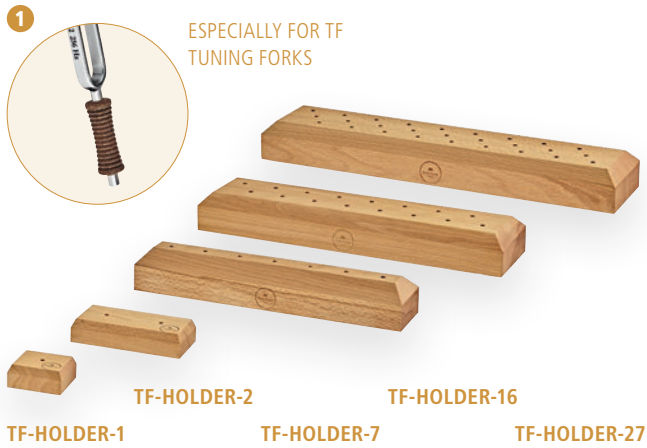

TUNING FORK ACCESSORIES

1 TUNING FORK HOLDERS

SIZES **TF-HOLDER-1:** For 1 tuning fork
TF-HOLDER-2: For 2 tuning forks
TF-HOLDER-7: For 7 tuning forks
TF-HOLDER-16: For 16 tuning forks
TF-HOLDER-27: For 27 tuning forks

MATERIAL Beech wood

2 TUNING FORK CASES

SIZES **TFC-M:** For max. 7.1" tuning forks
TFC-L: For max. 8.3" tuning forks
TFC-8: For 8 tuning forks
TFC-16: For 16 tuning forks

MATERIALS Inner material polyester
Outer material leatherette

FEATURE For safe and easy transportation

3 THERAPY TUNING FORK HOLDERS

SIZES **TTF-HOLDER-1:** For 1 tuning fork
TTF-HOLDER-2: For 2 tuning forks
TTF-HOLDER-7: For 7 tuning forks
TTF-HOLDER-16: For 16 tuning forks
TTF-HOLDER-27: For 27 tuning forks

MATERIAL Beech wood

4 TUNING FORK ROLLUP BAG

SIZE 18.1" x 21.7"

MATERIAL Cotton canvas

FEATURES 9 tuning fork compartments, 1 accessory compartment
Fitting every TF Tuning Fork and TTF Therapy Tuning Fork

5 TUNING FORK VIBRATION FEET

WEIGHTS **VF-FS:** 25 g
VF-RL: 98 g
VF-RM: 129 g
VF-RS: 46 g

MATERIALS **VF-RL:** Aluminum, ECO BRASS®
VF-RM, VF-RS, VF-FS: ECO BRASS®

FEATURES Suitable for controlled massage of vibrations on humans as well as animals
Fitting every TF Tuning Fork and TTF Therapy Tuning Fork

6 TUNING FORK VIBRATION FOOT DISPLAY

SIZE 7.2" x 3.5" x 3.9"

CONTAINS 4 pcs. each: VF-FS, VF-RL, VF-RM, VF-RS

FEATURE Cardboard display for showrooms and studios