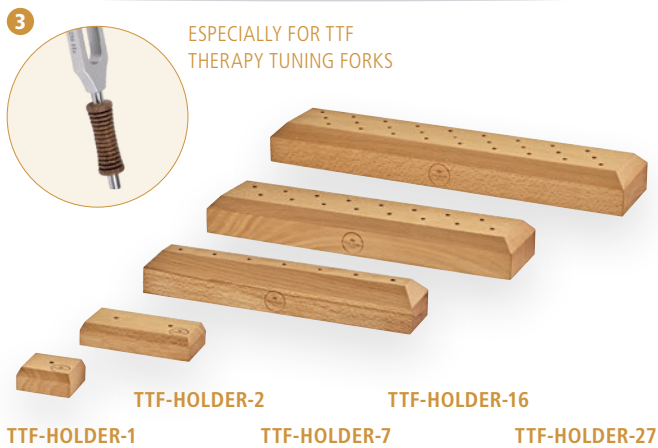

TUNING FORK ACCESSORIES

1 TUNING FORK HOLDERS

SIZES **TF-HOLDER-1:** For 1 tuning fork
TF-HOLDER-2: For 2 tuning forks
TF-HOLDER-7: For 7 tuning forks
TF-HOLDER-16: For 16 tuning forks
TF-HOLDER-27: For 27 tuning forks

MATERIAL Beech wood

2 TUNING FORK CASES

SIZES **TFC-M:** For max. 7.1" tuning forks
TFC-L: For max. 8.3" tuning forks
TFC-8: For 8 tuning forks
TFC-16: For 16 tuning forks

MATERIALS Inner material polyester
Outer material leatherette

FEATURE For safe and easy transportation

3 THERAPY TUNING FORK HOLDERS

SIZES **TTF-HOLDER-1:** For 1 tuning fork
TTF-HOLDER-2: For 2 tuning forks
TTF-HOLDER-7: For 7 tuning forks
TTF-HOLDER-16: For 16 tuning forks
TTF-HOLDER-27: For 27 tuning forks

MATERIAL Beech wood

4 TUNING FORK ROLLUP BAG

SIZE 18.1" x 21.7"

MATERIAL Cotton canvas

FEATURES 9 tuning fork compartments, 1 accessory compartment
Fitting every TF Tuning Fork and TTF Therapy Tuning Fork

5 TUNING FORK VIBRATION FEET

WEIGHTS **VF-FS:** 25 g
VF-RL: 98 g
VF-RM: 129 g
VF-RS: 46 g

MATERIALS **VF-RL:** Aluminum, ECO BRASS®
VF-RM, VF-RS, VF-FS: ECO BRASS®

FEATURES Suitable for controlled massage of vibrations on humans as well as animals
Fitting every TF Tuning Fork and TTF Therapy Tuning Fork

6 TUNING FORK VIBRATION FOOT DISPLAY

SIZE 7.2" x 3.5" x 3.9"

CONTAINS 4 pcs. each: VF-FS, VF-RL, VF-RM, VF-RS

FEATURE Cardboard display for showrooms and studios