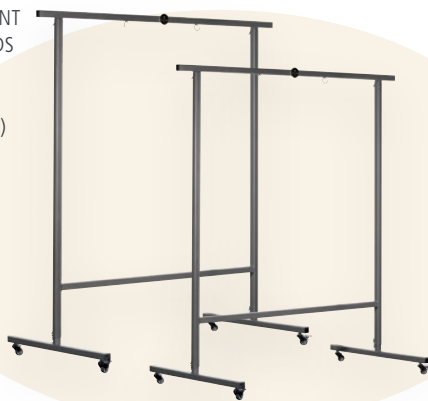

24" / 60 cm
G24SC2

24" / 60 cm
G24RC1

2 NEW

24" / 60 cm
G24OM

32" / 80 cm
G32OM

36" / 90 cm
G36OM

3

40" / 100 cm
TT40

50" / 125 cm
TT50

60" / 150 cm
TT60

FRAMED GIANT GONG STANDS FOR GONGS UP TO 60" (SEE PAGE 23)

TMGS-5

TMGS-4

NEW

1 CHAKRA GONGS

SIZES **G24:** 24" / 60 cm
G32: 32" / 80 cm
G36: 36" / 90 cm