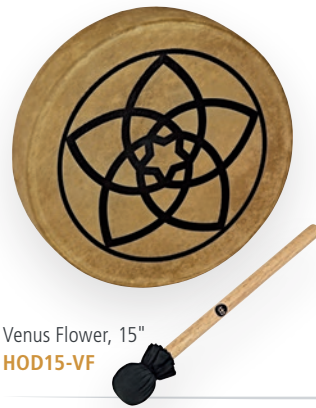

FRAME DRUMS

1

Endless Knot, 15"
HOD15-EK

Flower of Life, 15"
HOD15-FOL

Triskele, 15"
HOD15-TR

Venus Flower, 15"
HOD15-VF

Tree of Life, 15"
HOD15-TOL

2