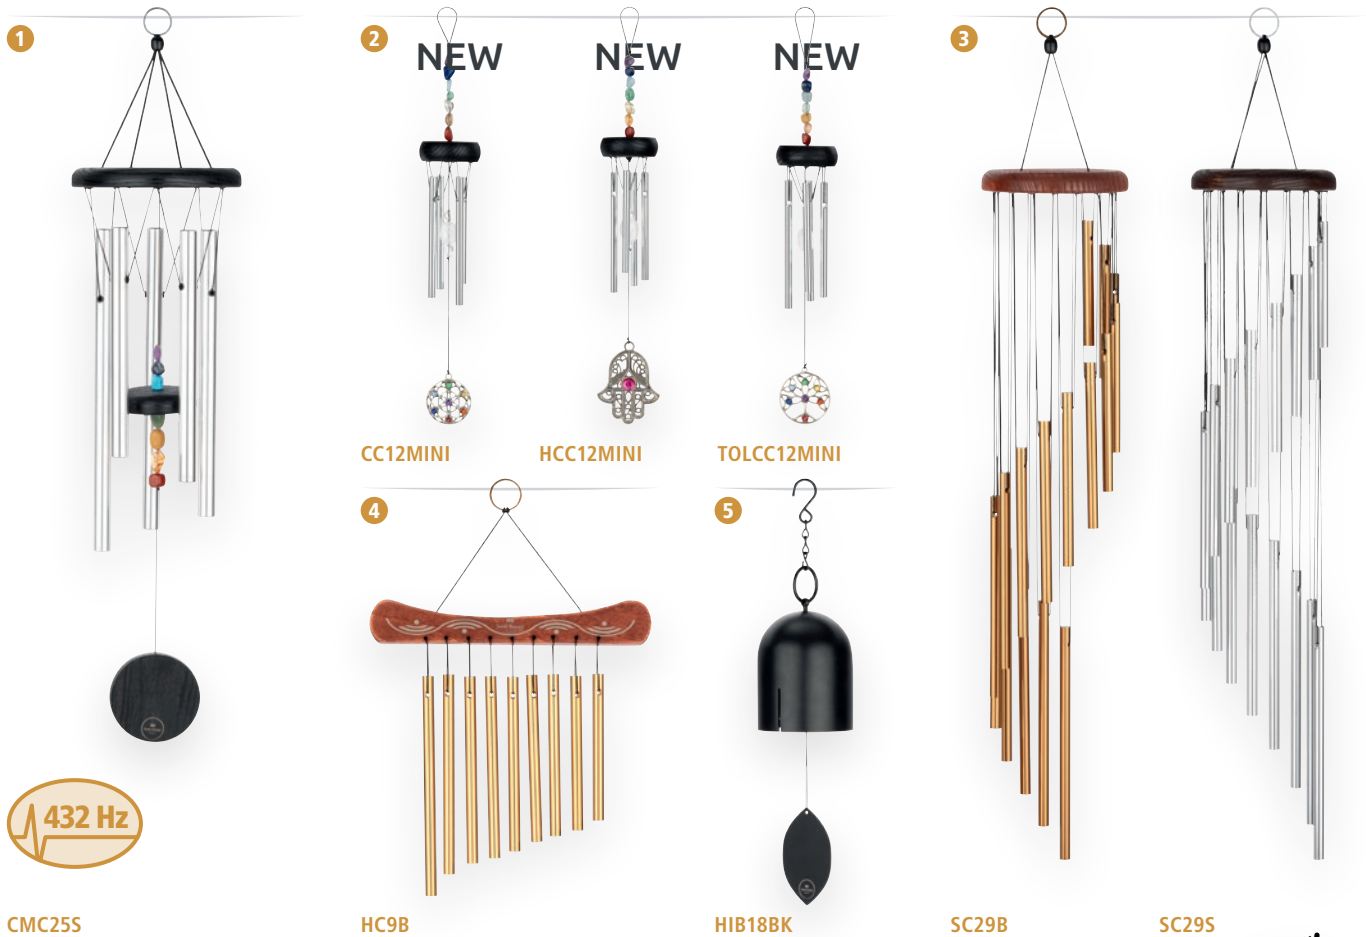

CHAKRA, SPIRAL, HAND CHIMES & BELL

432 Hz

CMC25S

HC9B

HIB18BK

SC29B

6 NEW