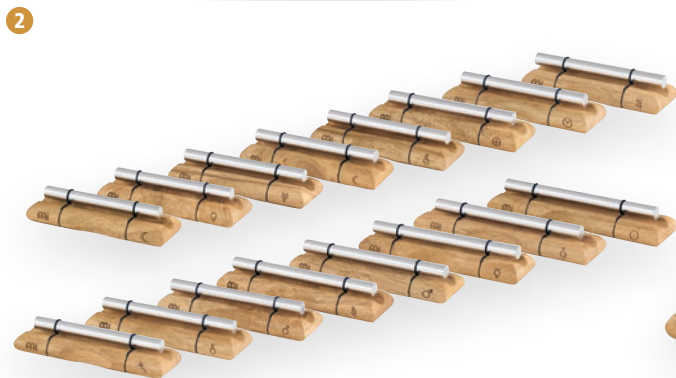

& SOUND EFFECTS

Set, 16 pcs.
EC-SET-16