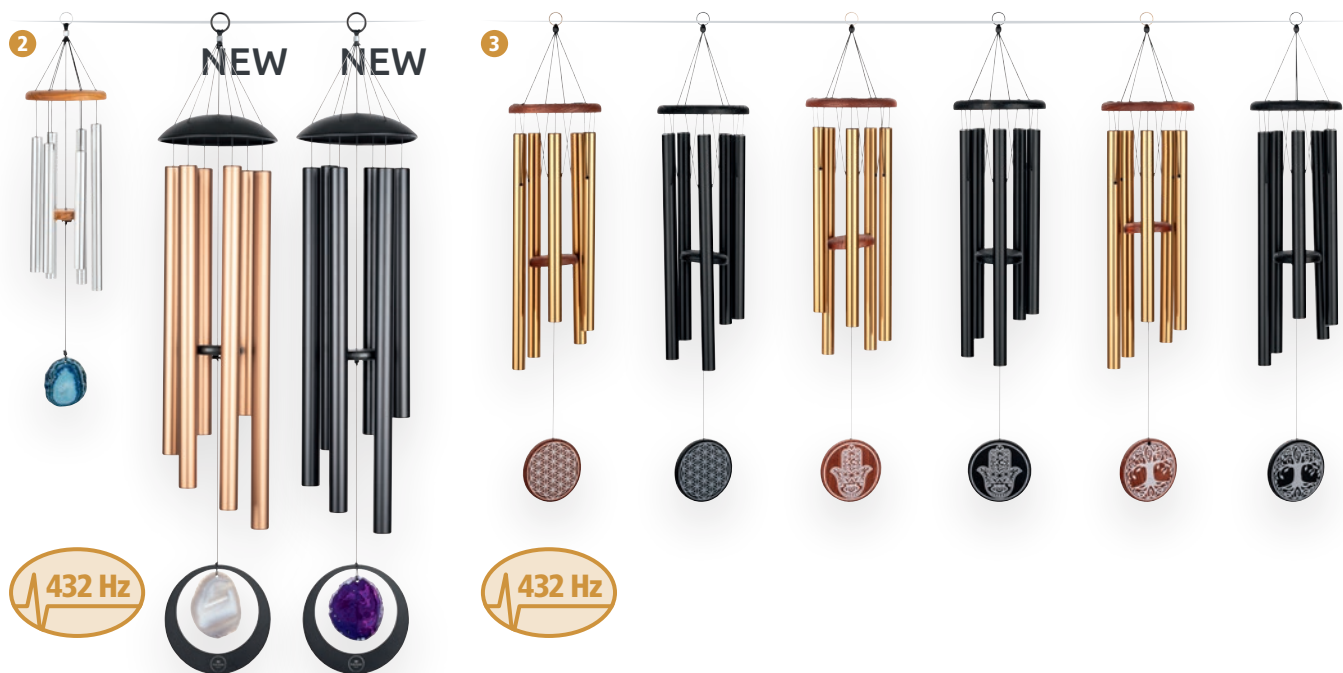

MEDITATION CHIMES

BAMC295   **MCDT50AB**   **MCDT50ABK**   **FOLMC36B**   **FOLMC36BK**   **HMC36B**   **HMC36BK**   **TOLMC36B**   **TOLMC36BK**