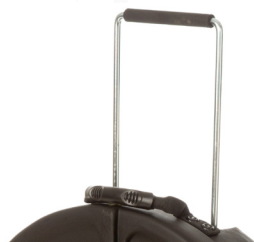

HARDCASE®

Photo: Gerhard Kühne

Wheel Fitted 50 mm

Extendable Handle

Stackable Webbing

DRUM CASES

- * Drum Set Cases 6-7
- * Snare Drum Cases 8-9
- * Rack Tom Cases 10
- * Floor Tom Cases 11
- * Bass Drum Cases 12
- * Tom Combo Cases 13
- * Cymbal Cases 14-15
- * Hardware Cases 16
- * Accessory Cases 16-17
- * Marching Snare Drum Cases 18
- * Single Tenor Drum Cases 19
- * Marching Bass Drum Cases 20
- * Hand Cymbal Cases 21
- * Pipe Band Bass Drums 21
- * Bagpipe Case 22
- * Ethnic Percussion Cases 22
- * Multi-Tenor Set Case 23
- * Latin Percussion Cases 23
- * Indian Percussion Cases 24
- * Bodhran Cases 24
- * Steel Pan Cases 25
- * Samba & Cajon Cases 26-27
- * Spare Parts 28-29
- * Artists 30-31