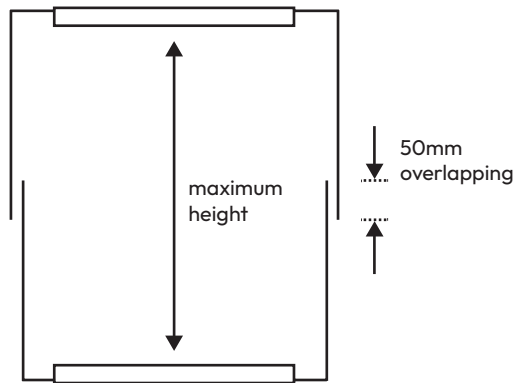

HOW TO TAKE THE CORRECT MEASUREMENTS?

All measures in mm.

Diameter A

Total diameter incl. hoops, lugs, Snare system & holding system.

Please add 25 mm clearance!

Diameter B

Total diameter incl. hoops and lugs.

Please add 25 mm clearance!

Diameter A and B

Minimum height

Maximum height

Height

Total height incl. hoops. The measurement should be between minimum and maximum height.

DRUM SET CASES

Features