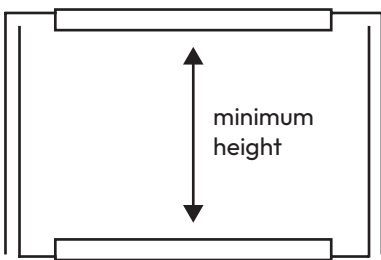

HOW TO TAKE THE CORRECT MEASUREMENTS?

All measures in mm.

Diameter A

Total diameter incl. hoops, lugs, Snare system & holding system.

Please add 25 mm clearance!

Diameter B

Total diameter incl. hoops and lugs.

Please add 25 mm clearance!

Diameter A and B

Minimum height

Maximum height

Height

Total height incl. hoops. The measurement should be between minimum and maximum height.

DRUM SET CASES

Features